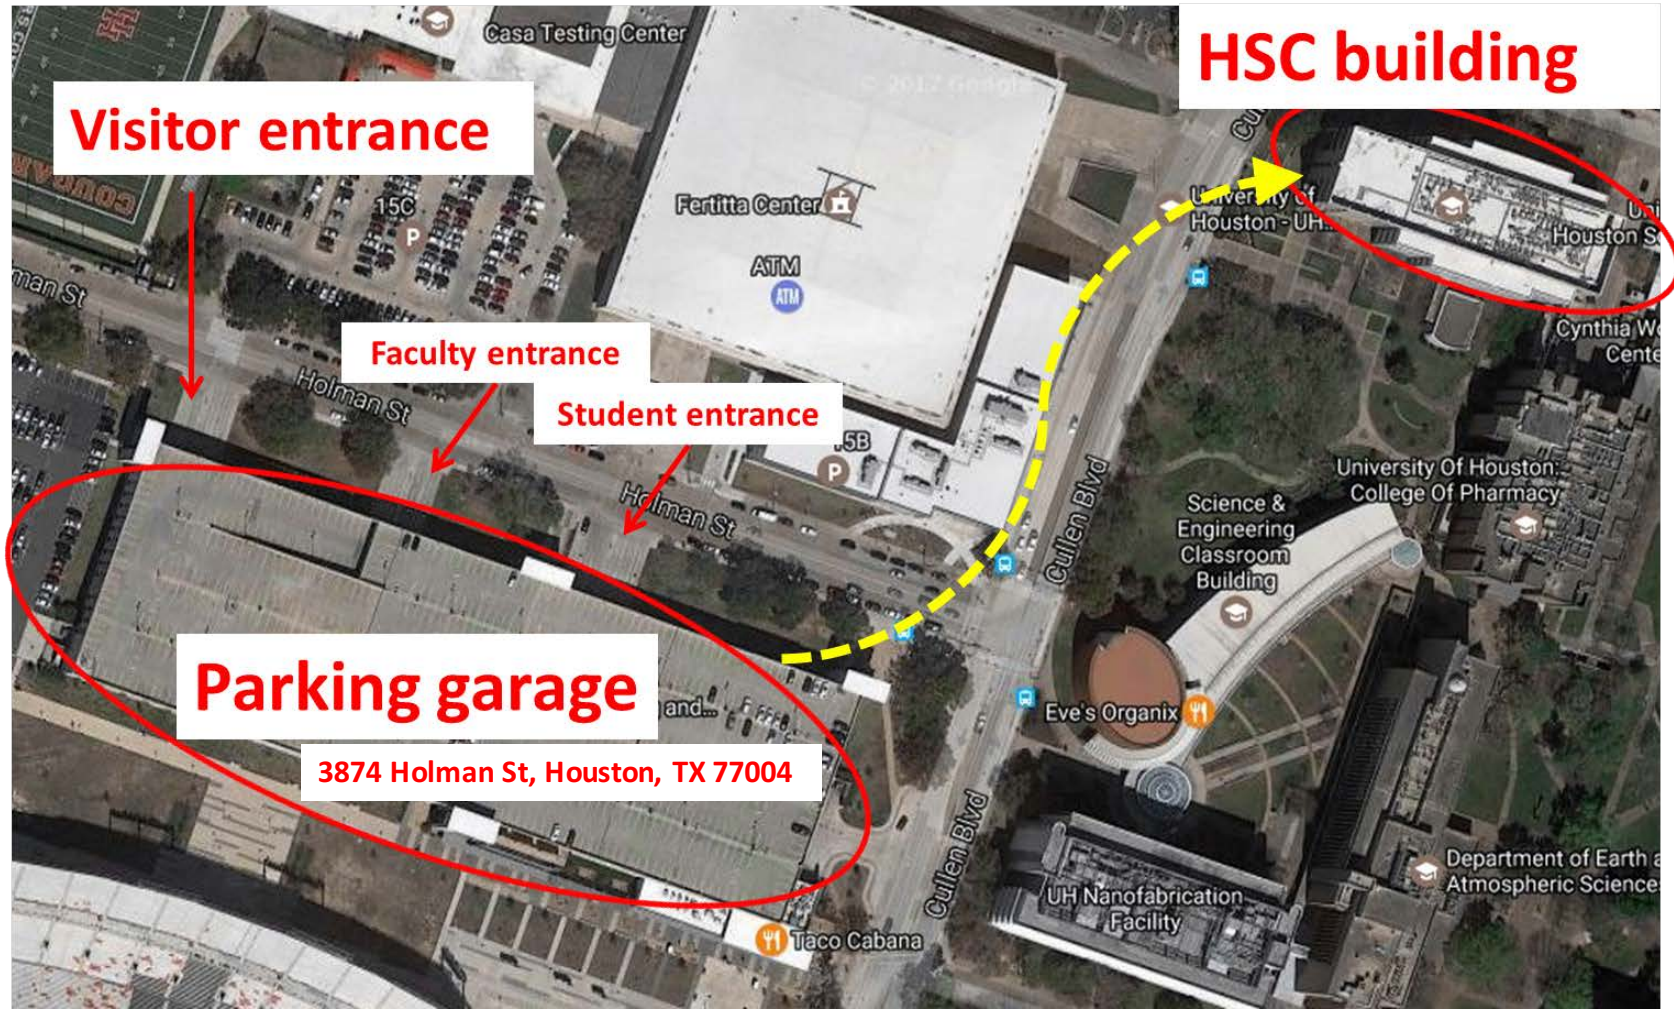

GPS location of parking garage: 3874 Holman St., Houston, TX, 77004

## HSC building